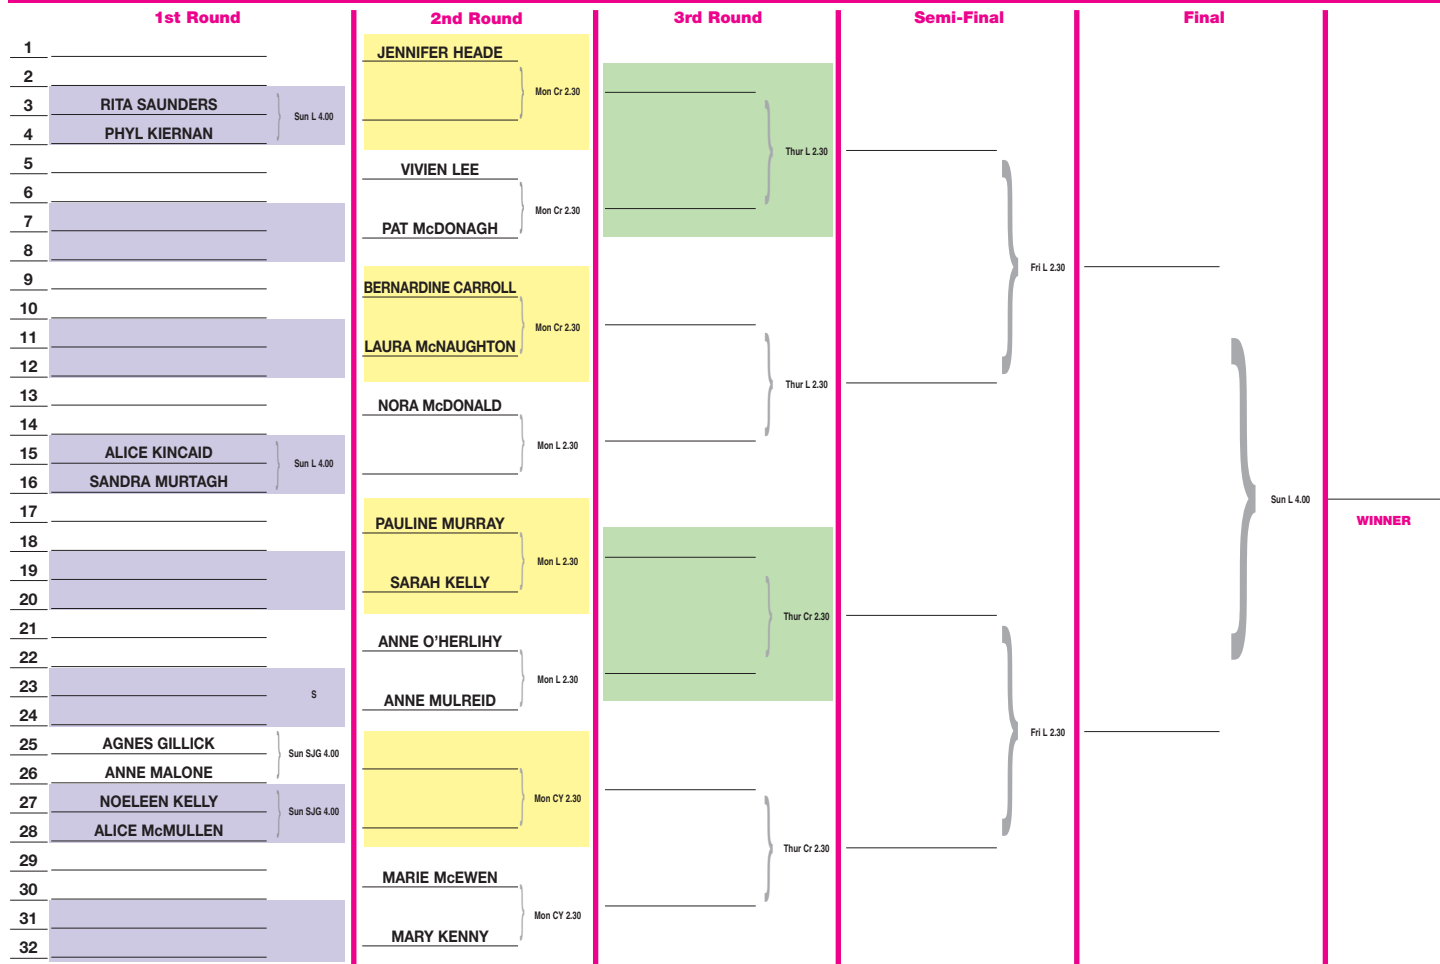

- LADIES SINGLES 2015 - LADIES SINGLES 2015 - LADIES SINGLES 2015 - LADIES SINGLES 2015 -

WINNER

- MEN'S PAIRS 2015 — MEN'S PAIRS 2015 - MEN'S PAIRS 2015 - MEN'S PAIRS 2015

1st Round	2nd Round	3rd Round	4th Round	Semi-Final	Final	Winners
1	J. DOWNEY & B. CLARKE					
2	D. & M. BROWN					
3						
4						
5	R. HANLON & P. FITZGERALD					
6	N. ROCHE & A. McMULLEN					
7						
8						
9	T. SMYTH & R. MEANY					
10						
11	M. KEEGAN & A. GEARY					
12						
13	C. TURNER & J. BYRNE					
14						
15	R. HARPER & J. LEHANE					
16						
17	M. DONOGHUE & P. DOYLE					
18	F. & G. GARRETT					
19						
20						
21	A. MURPHY & N. O'CONNOR					
22	P. FARRELL & S. COSGROVE					
23						
24						
25	K. & F. MCCARTHY					
26						
27	R. MAHER & G. PIERPOINT					
28						
29	G. SCANLON & S. JOHNS					
30						
31	I. GILLEN & M. STRAIN					
32						
33	I. WILSON & E. FARRELL					
34	E. FANNON & M. NORTON					
35						
36						
37	S. MILLANE & E. CARRUTH					
38						
39	M. TYRRELL & K. CARROLL					
40						
41						
42	R. KELLY & R. TONER					
43						
44	P. WHELAN & A. GREY					
45						
46	D. & A. KELLS					
47	D. PATRICK & J. MURPHY					
48	M. McDONAGH & T. McEVOY					
49	M. KELLY & B. VAUGHAN					
50	J. LEONARD & A. O'KEEFFE					
51						
52	P. KENNY & N. MORAN					
53						
54	O.O'BRIEN & C. O'BRIEN					
55						
56	N. SMYTH & R. LEONARD					
57						
58	D. MOORHOUSE & D. LOGAN					
59						
60	C. MILLER & D. BORWICK					
61						
62	M. CULLETON & F. WOODS					
63						
64	P. SMYTH & S. LEONARD					

PLEASE NOTE THAT MEN'S PAIRS IS TO BE PLAYED OVER 18 ENDS UNTIL SEMI-FINALS AND FINAL WHICH WILL BE 21 ENDS